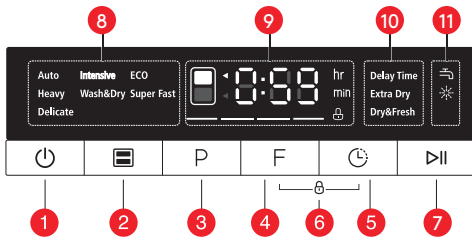

60cm Double Dishwasher Drawer

FEATURES

14 Place Settings, 7 Wash Programs,
LED Display with Button Controls, Delay Start Function,
Extra Dry Function, Dry & Fresh Option, Cutlery Basket,
Quiet 47 dBa operation, Child Lock

Congratulations on your new InAlto 60cm Double Dishwasher Drawer!

THE CONTROLS

1 Power

2 Drawer Selector

3 Program Selector

4 Function Selector

5 Delay Start

Press this button to add a delay start time in one-hour increments up to 24 hours.

6 Child Lock

Pressing this button combination will lock the control panel. Only the **Power** button will remain active.

7 Start/Pause

8 Washing Program Display

9 Display Screen

Displays the operating drawer, time remaining, delay time, error code and child lock indication.

10 Extra Functions Display

11 Warning Displays

INSTALLATION

- Preparing the cavity: The cavity for the dishwasher will need to adhere with the dimensions in the diagram of page 14 of the user manual. Please note that the water supply and power point for the appliance cannot be in the dishwasher cavity.
- Fit the mounting brackets: Dishwasher Drawers are unstable until they are secured to their surrounding cabinetry.
- The dishwasher must be level for proper dish rack operation and wash performance. If needed, adjust the feet on each corner to ensure the appliance sits evenly on the floor.
- For a complete guide, refer to the Installation Instructions in the user manual, pages 14-21.